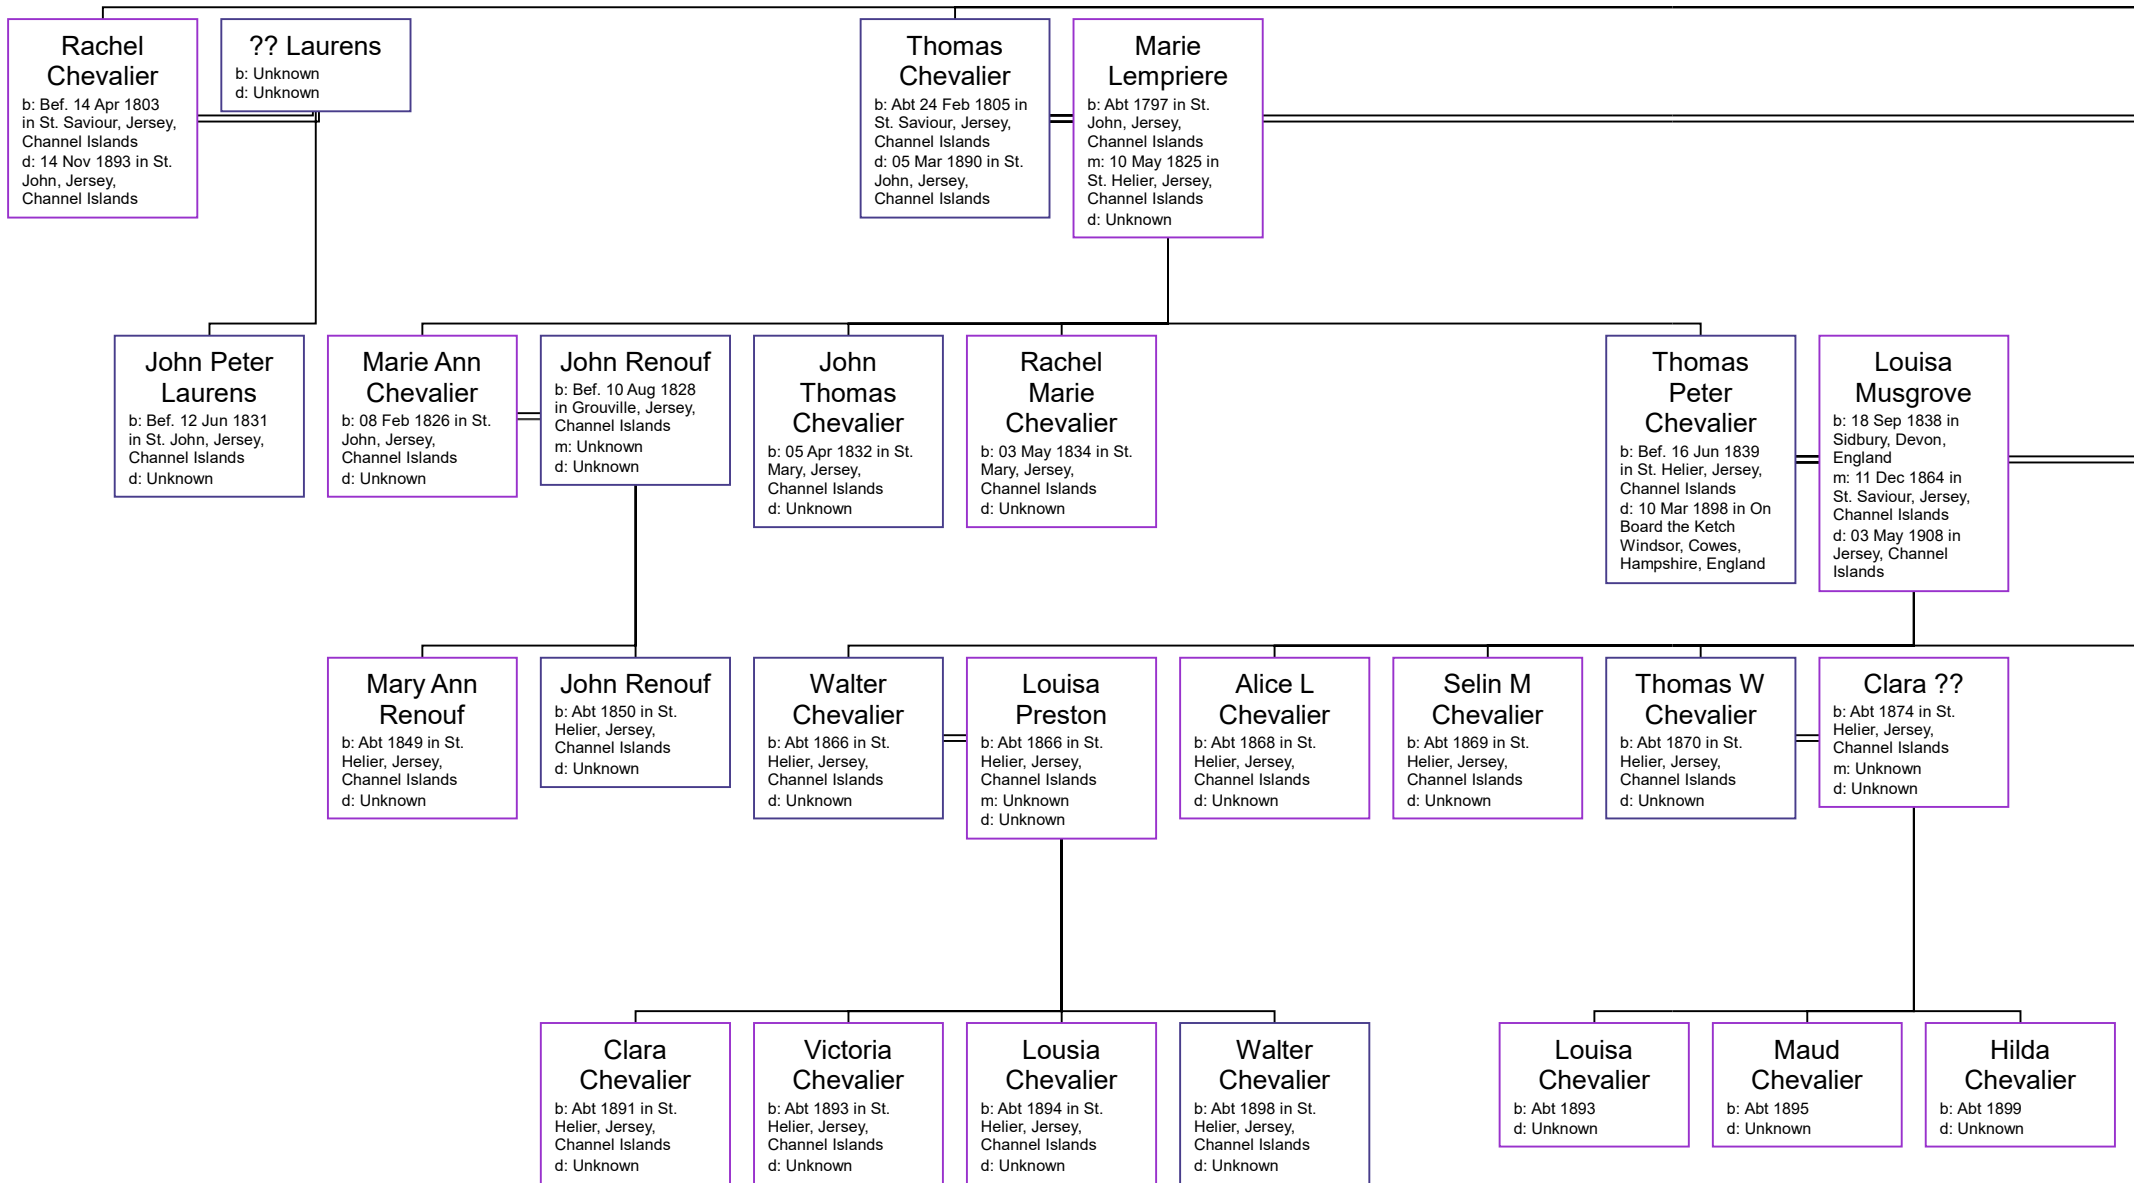

**Anne
Chevallier**

b: Bef. 10 Apr 1720
in St. Helier, Jersey,
Channel Islands
d: Unknown

?? 1st wife
of Thomas
Peter
Chevalier
b: Unknown
m: Unknown
d: Bef. 11 Dec 1864

John
Thomas
Chevalier
b: Abt 1840 in St.
John, Jersey,
Channel Islands
d: Unknown