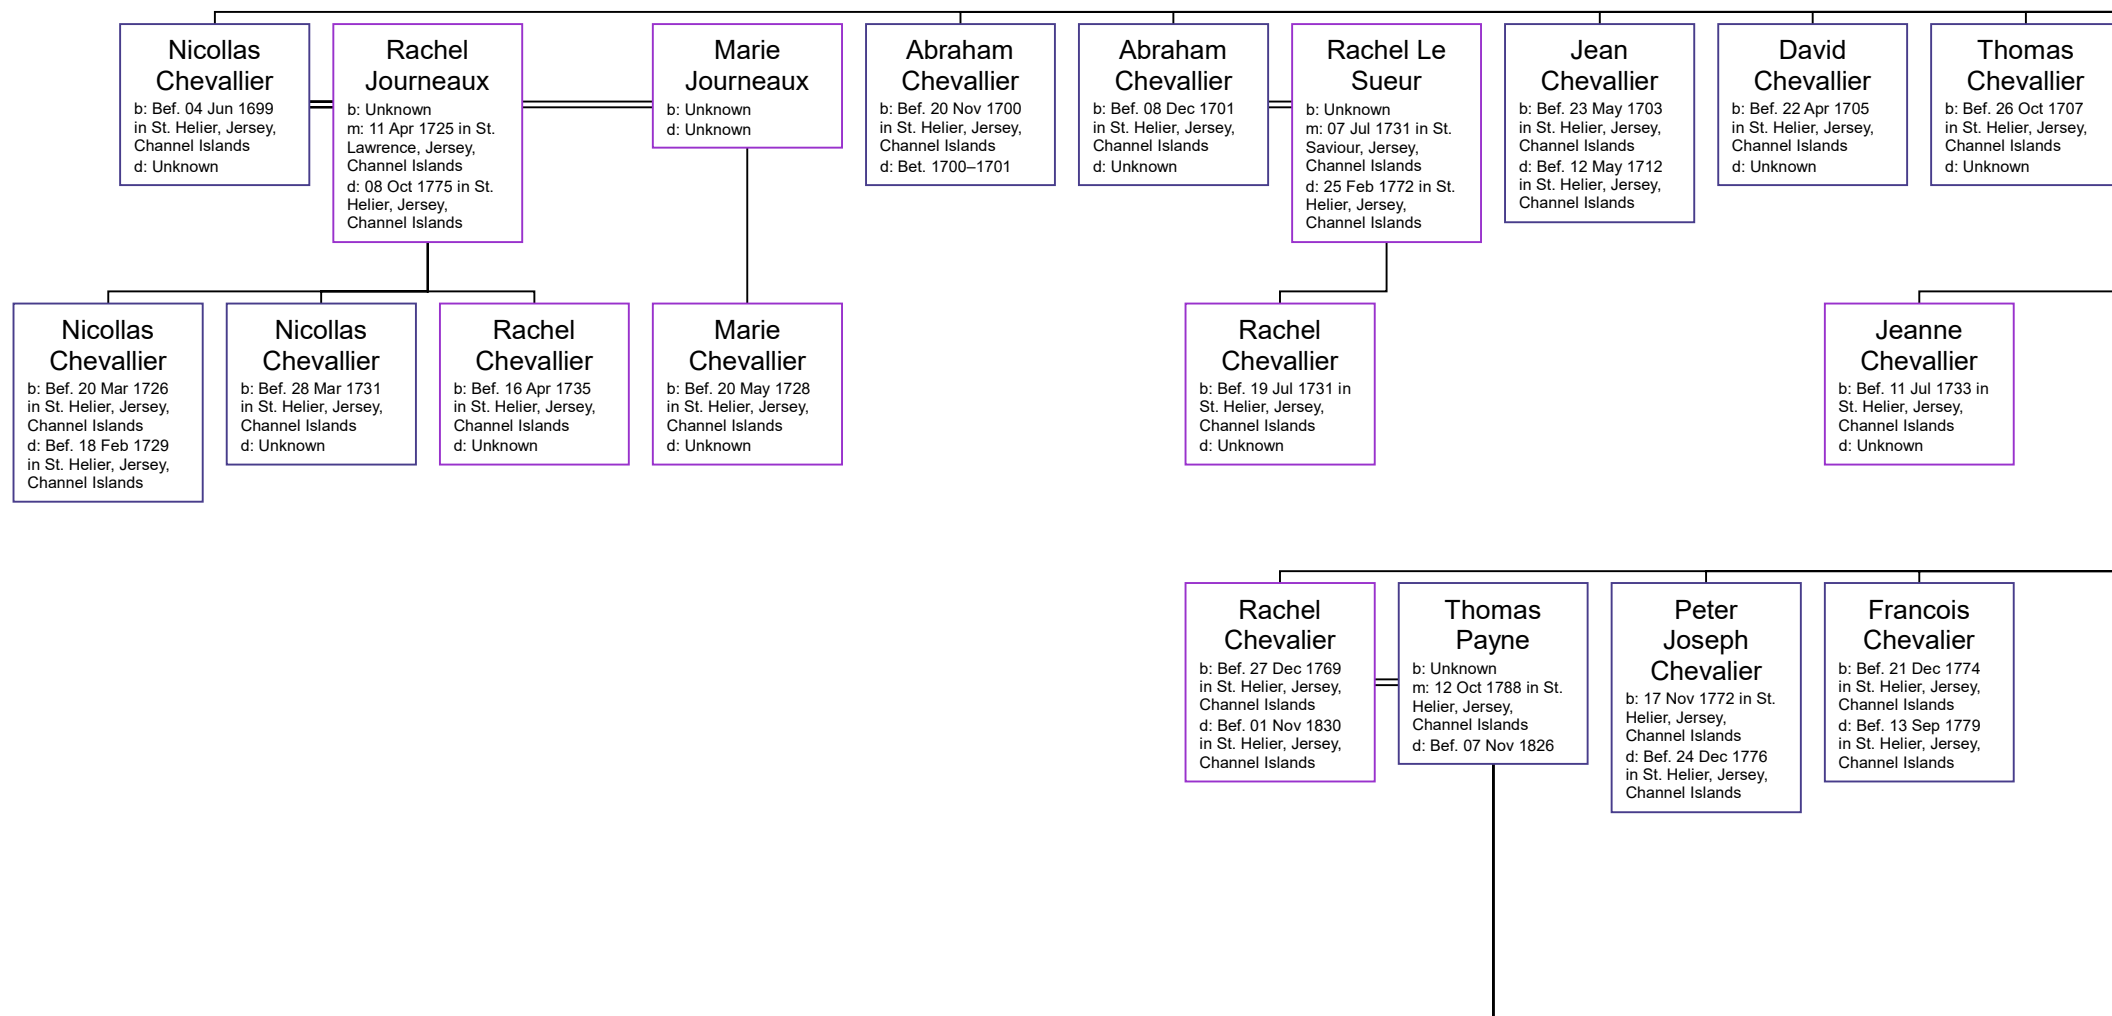

Descendant Chart for Nicolas Chevallier

**Nicolas
Chevallier**
b: Unknown
d: Bef. 05 Nov 1729
in St. Helier, Jersey,
Channel Islands

**Elizabeth
Rondel**
b: Bef. 22 Oct 1682
in St. Lawrence,
Jersey, Channel
Islands
m: Unknown
d: Bef. 08 Feb 1758
in St. Helier, Jersey,
Channel Islands