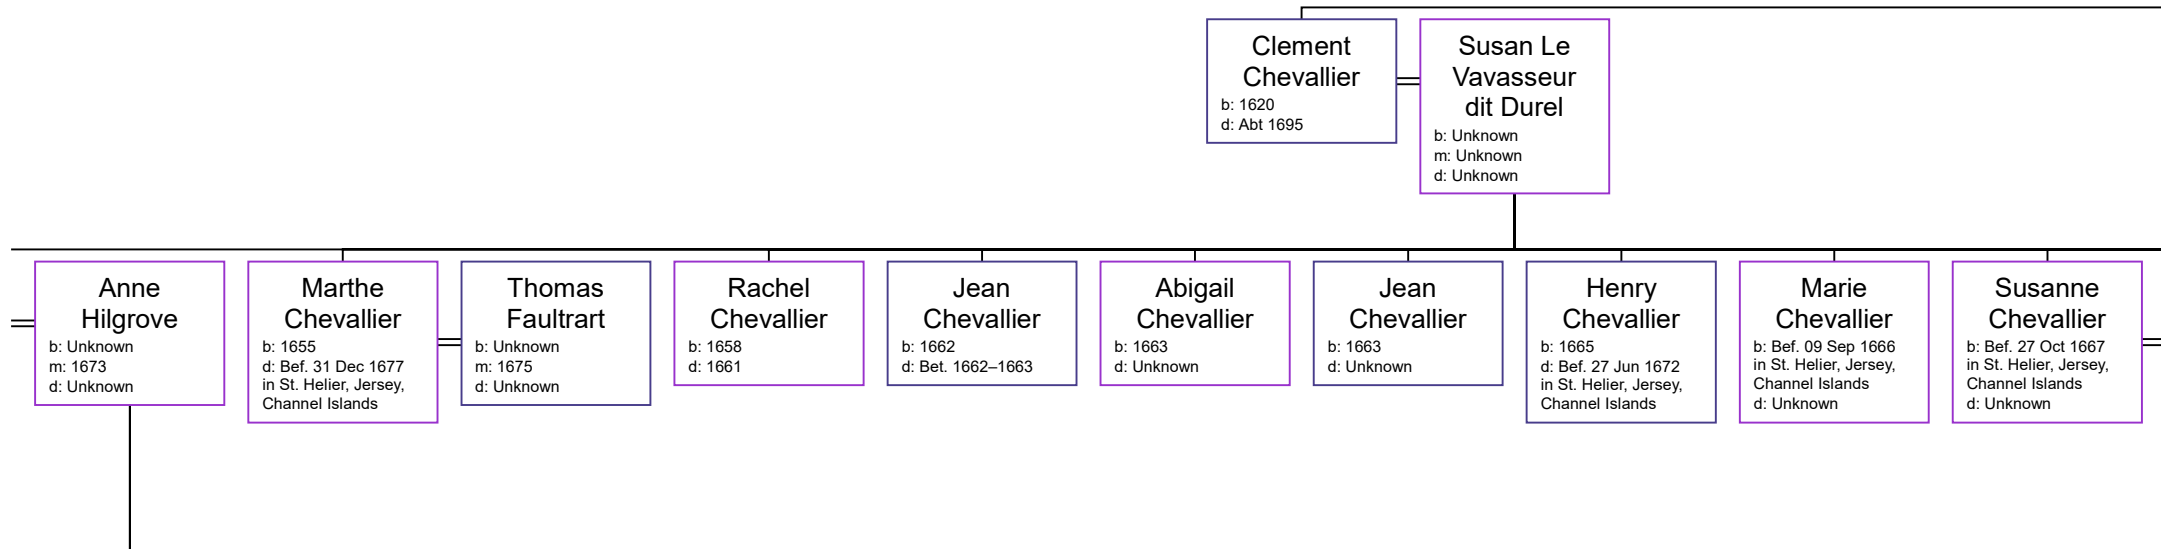

Descendant Chart for Antoine Chevalier

**Clement
Chevallier**

b: Unknown in St.
Helier, Jersey,
Channel Islands
d: Sep 1599

**Jeanne
Malzard**

b: Unknown
m: Unknown
d: 1615

**Clement
Chevallier**

b: 1653
d: 1700