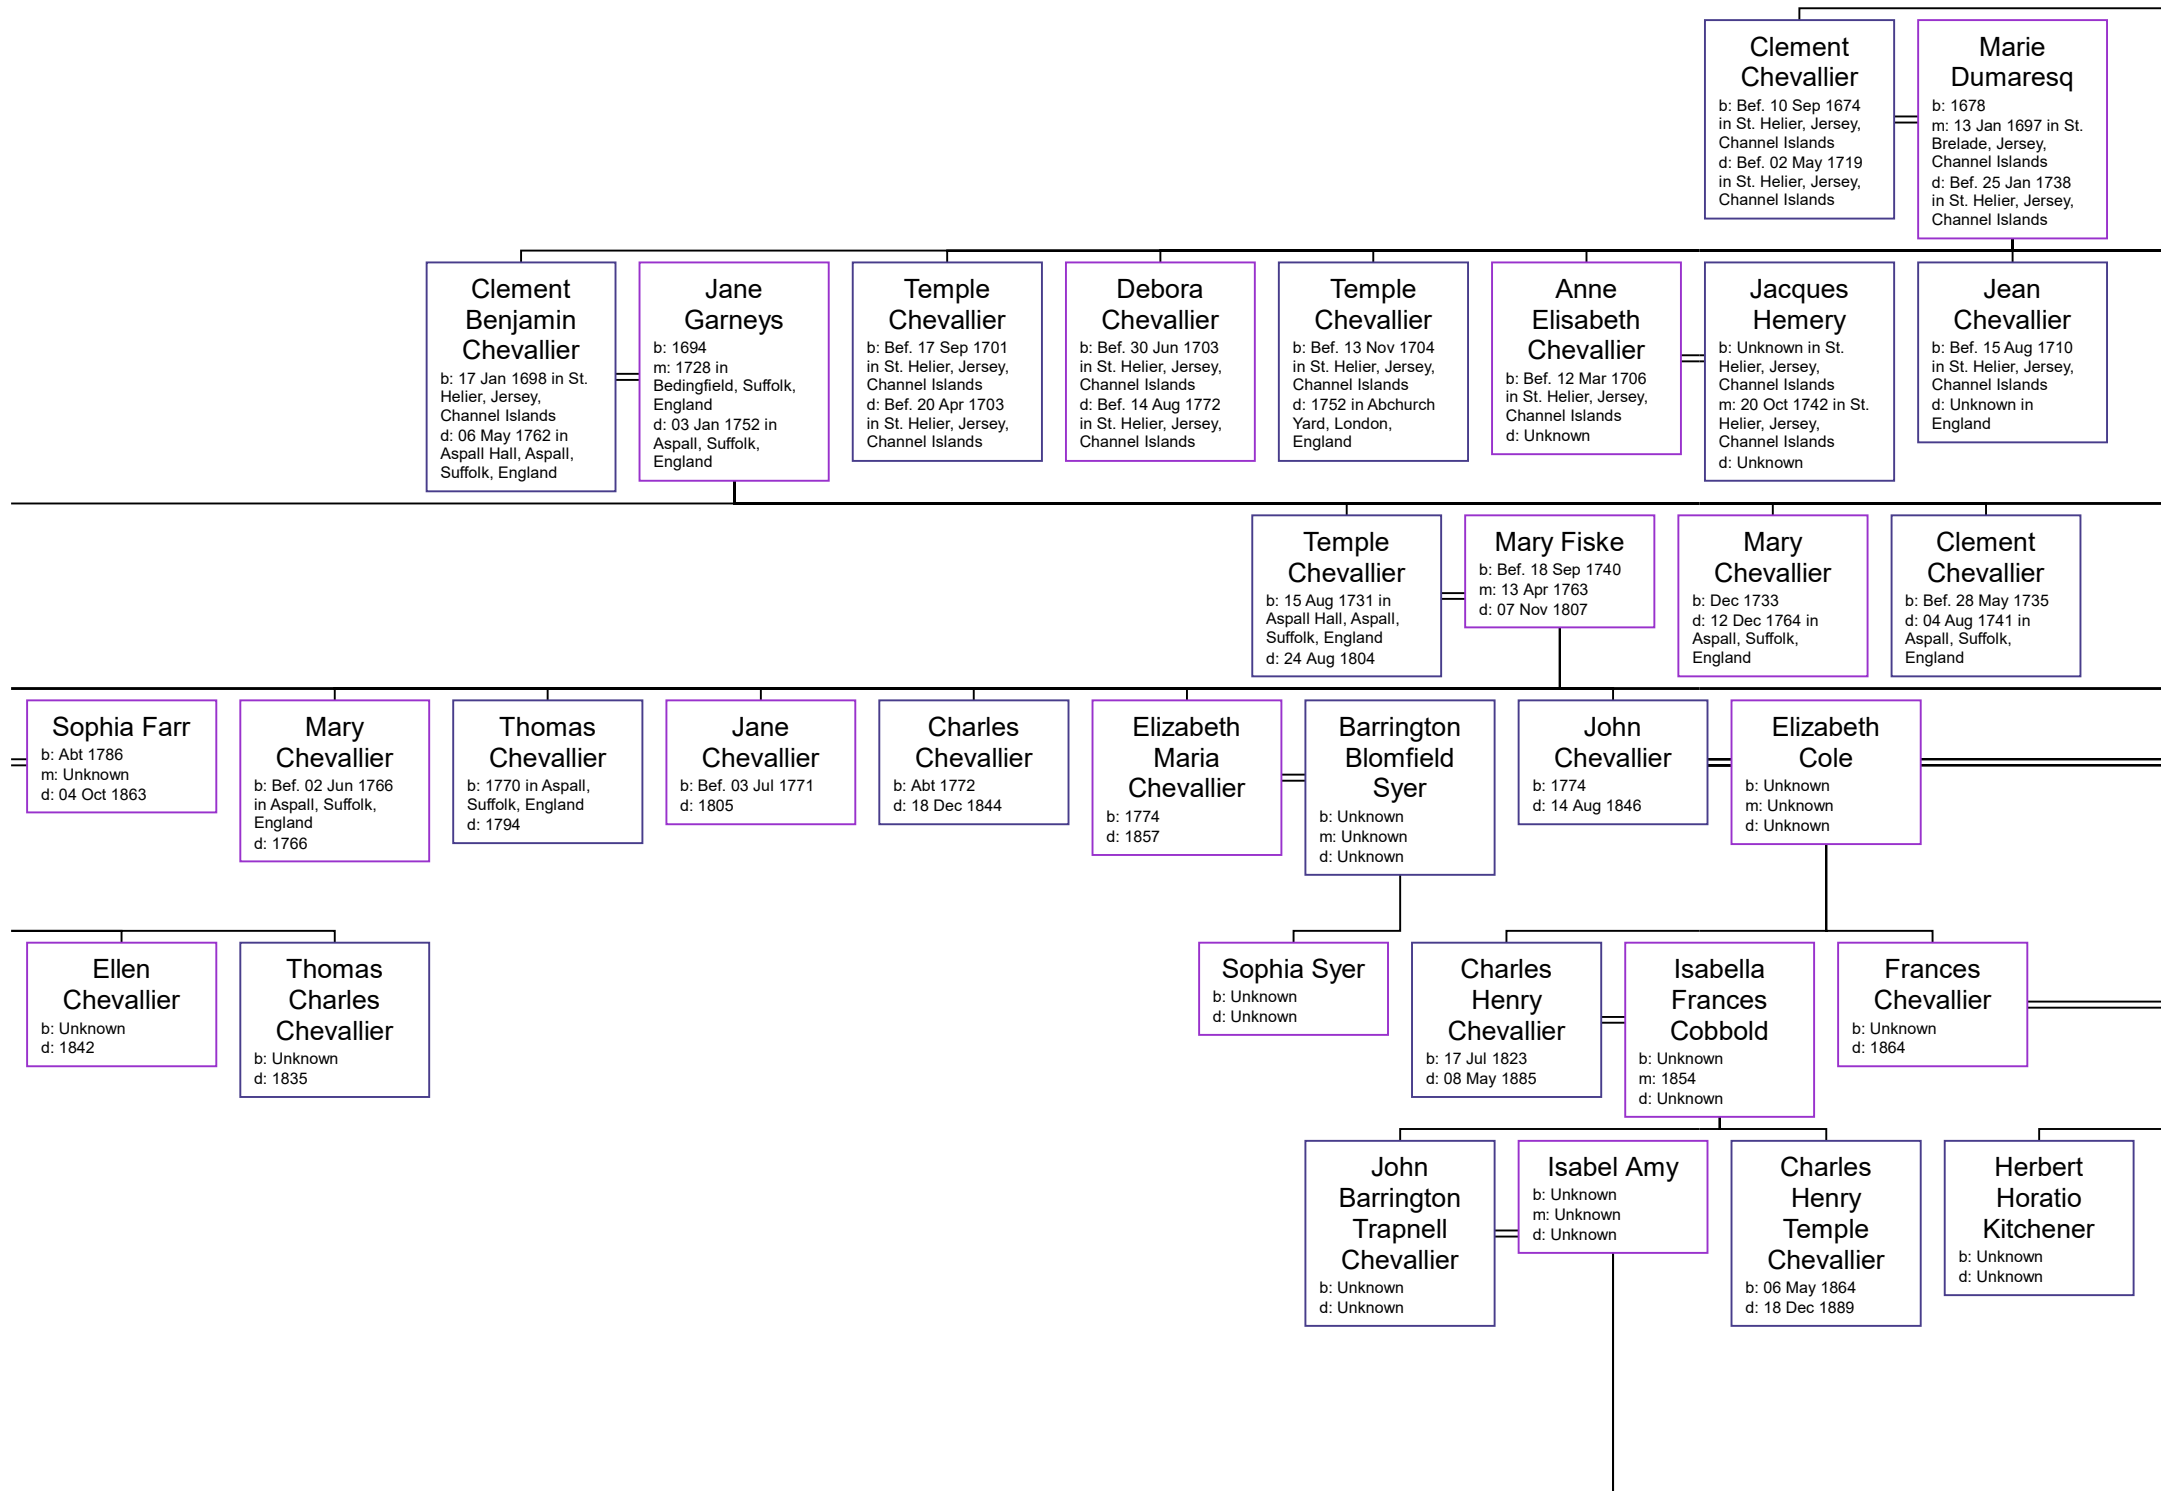

Marthe Chevallier
 b: 1647
 d: Unknown

Jean Chevalier
 b: Unknown
 m: 1672
 d: Unknown

Jeanne Chevallier
 b: 1638
 d: Unknown

Nicolas Chevallier
 b: 1643
 d: Unknown

Anne
Chevallier
b: Bef. 14 Jun 1676
in St. Helier, Jersey,
Channel Islands
d: Unknown