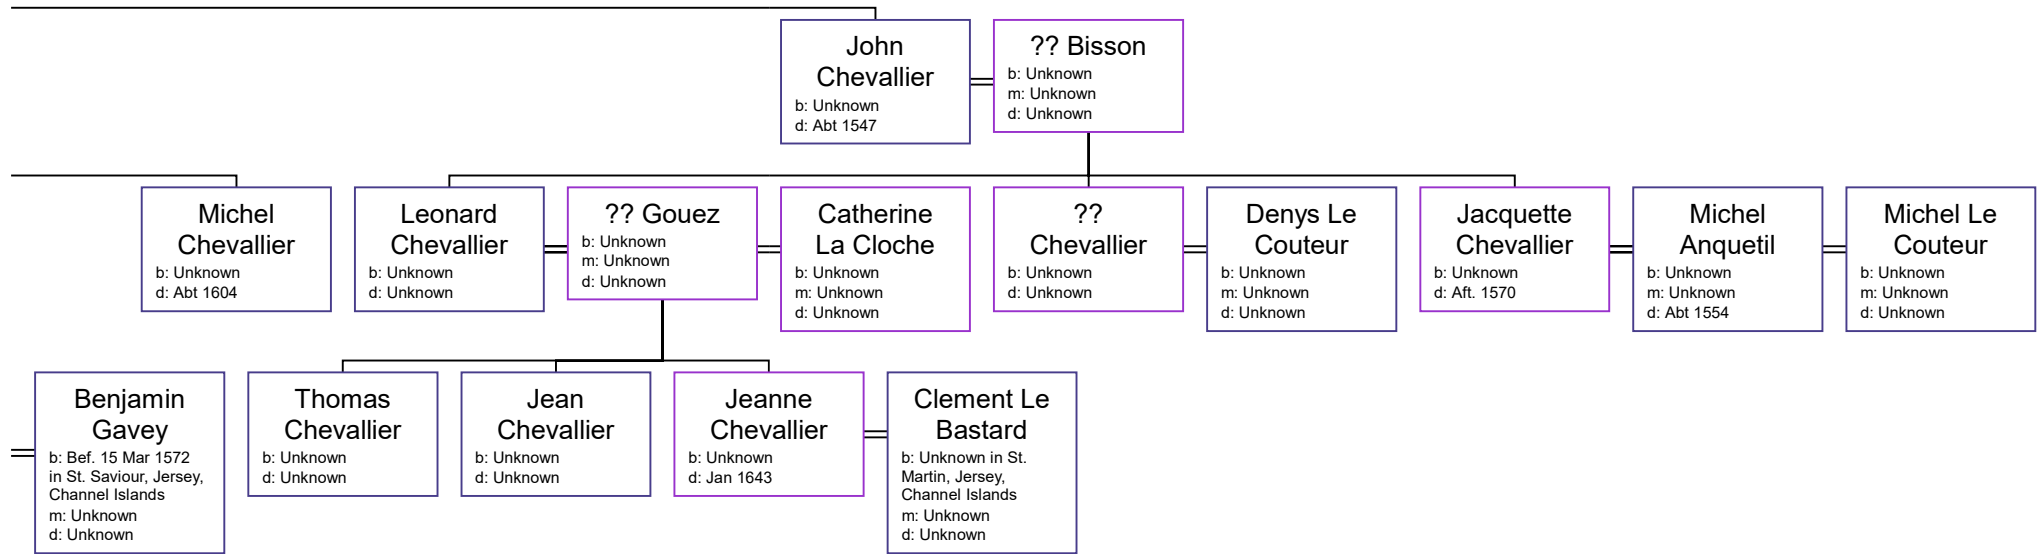

Marthe Chevallier
 b: 1647
 d: Unknown

Jean Chevalier
 b: Unknown
 m: 1672
 d: Unknown

Jeanne Chevallier
 b: 1638
 d: Unknown

Nicolas Chevallier
 b: 1643
 d: Unknown

Anne
Chevallier
b: Bef. 14 Jun 1676
in St. Helier, Jersey,
Channel Islands
d: Unknown