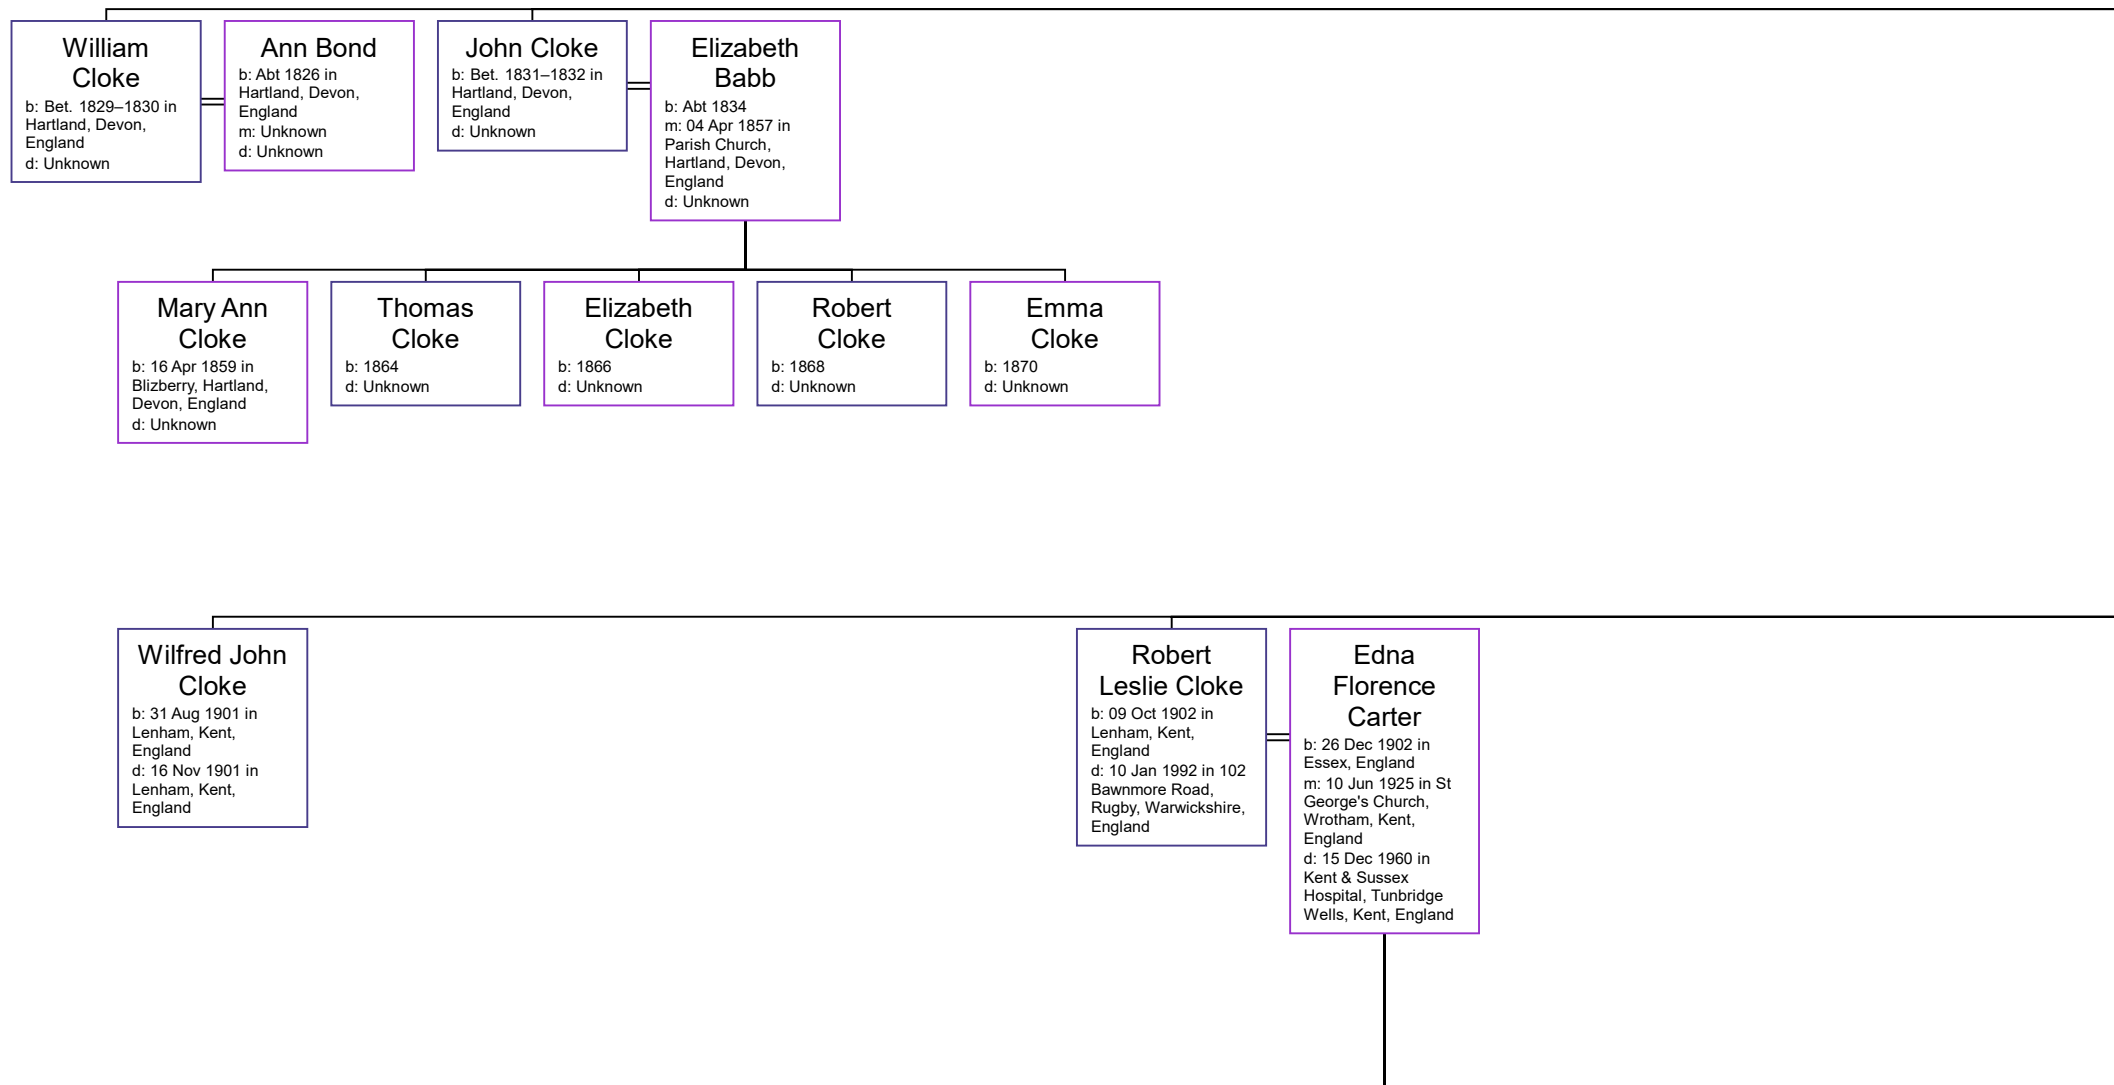

# Descendant Chart for John Cloke

**John Cloke**  
b: Bet. 1809–1810 in Hartland, Devon, England  
d: Bef. 09 Sep 1884 in Hartland, Devon, England

**Elizabeth Blight**  
b: 1808 in Hartland, Devon, England  
m: Unknown  
d: 25 Oct 1888