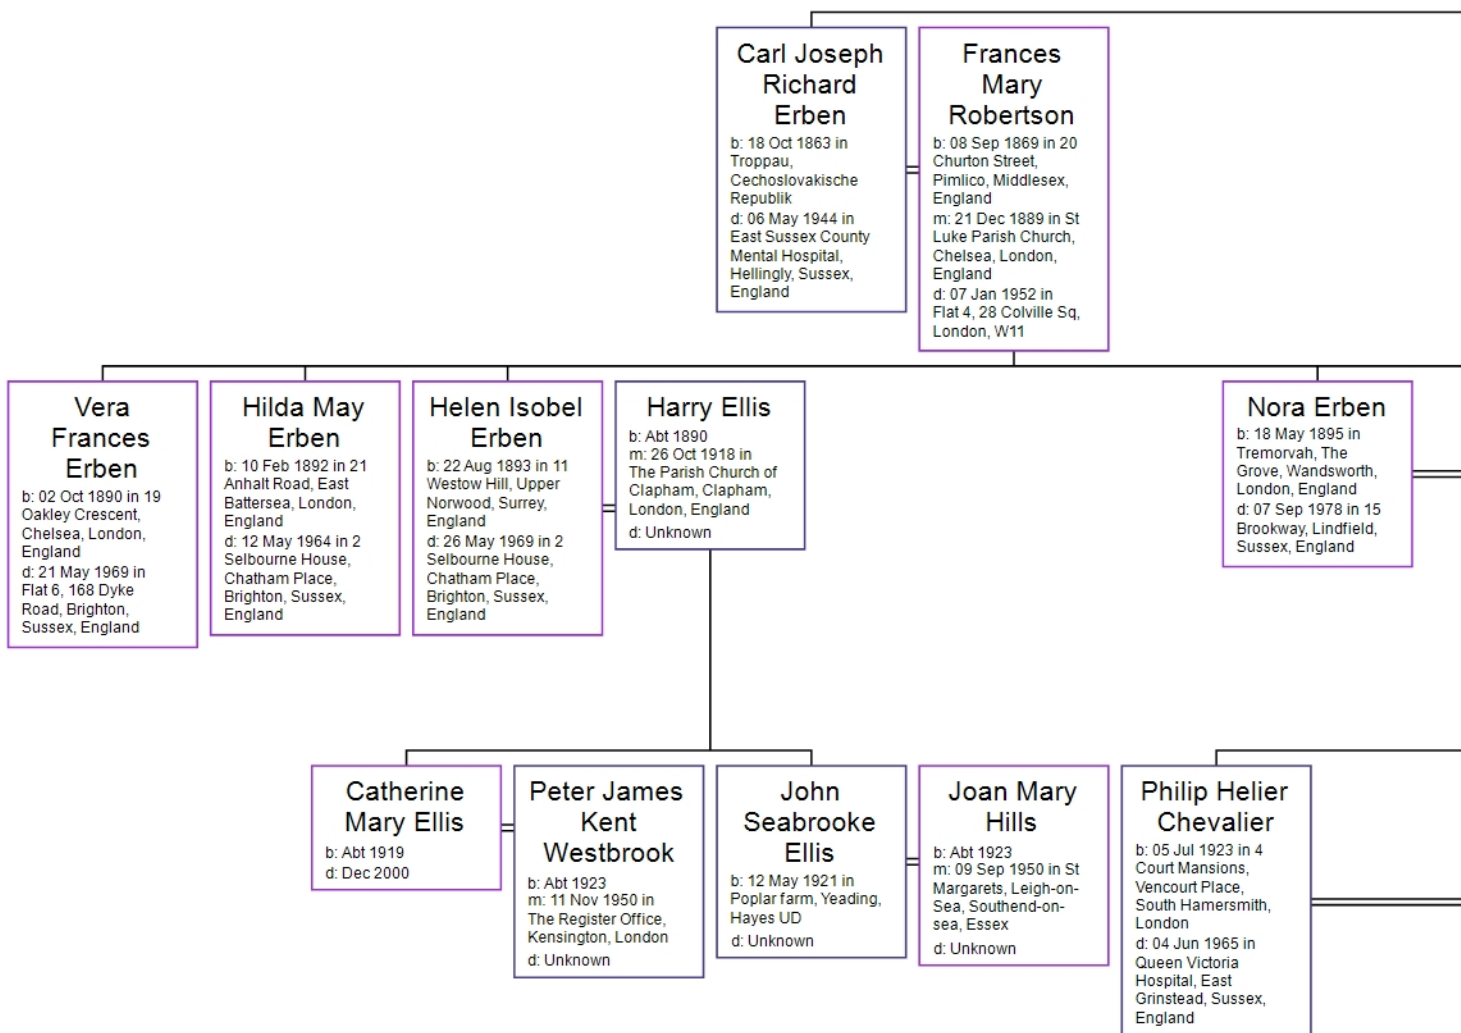

# Descendant Chart for Julius Erben

**Julius Erben**  
b: Unknown in Troppau, Cechoslovakische Republik  
d: Bef. 21 Dec 1889

**Aloisia Lifka**  
b: Unknown  
m: Unknown  
d: Unknown

**Robert Josef Erben**  
b: 09 Mar 1862 in Troppau (nowdays Opava), Oberring 416, Cechoslovakische Republik  
d: 17 Oct 1925 in Charlottenberg, Germany

**Wolfgang Erben**  
b: Unknown  
d: Unknown

**Barbara Gale Sandercock**  
b: 18 Mar 1923 in 6 Belgrove Road, Dover, Kent, England  
m: 21 Aug 1948 in St Michaels & All Angels Church, Gidea Park, Essex, England  
d: 07 May 2011 in Sevenoaks, Kent, England